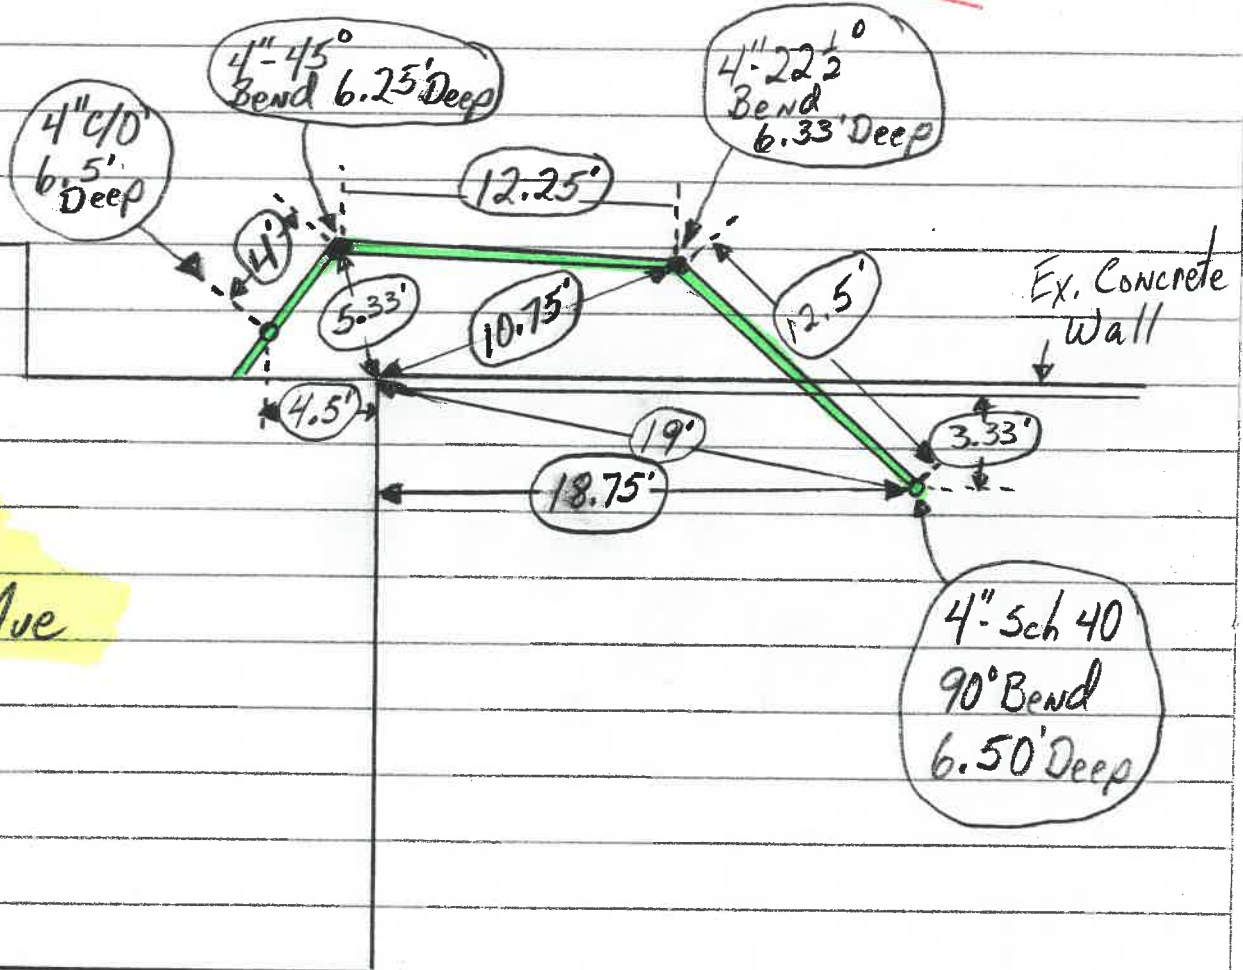

SCANNED

Res# 184
E. Maumee Ave

Date Installed: 9-5-06
Installed by: Scott Carpenter
Inspected by: Rex Moll

B/c

E. Maumee Ave